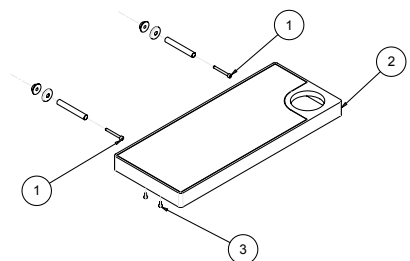

**ALUMINIUM
+ MIRROR -07**

FIJI	MI/030
LYON	MI/050
LYON ISLAND	MI/052
PLATINUM	MI/150
PRECIOUS	MI/320
LUNAR	MI/370
LUNAR ISLAND	MI/372
COSMOS	MI/420
COSMOS ISLAND	MI/422
SPACE	MI/440