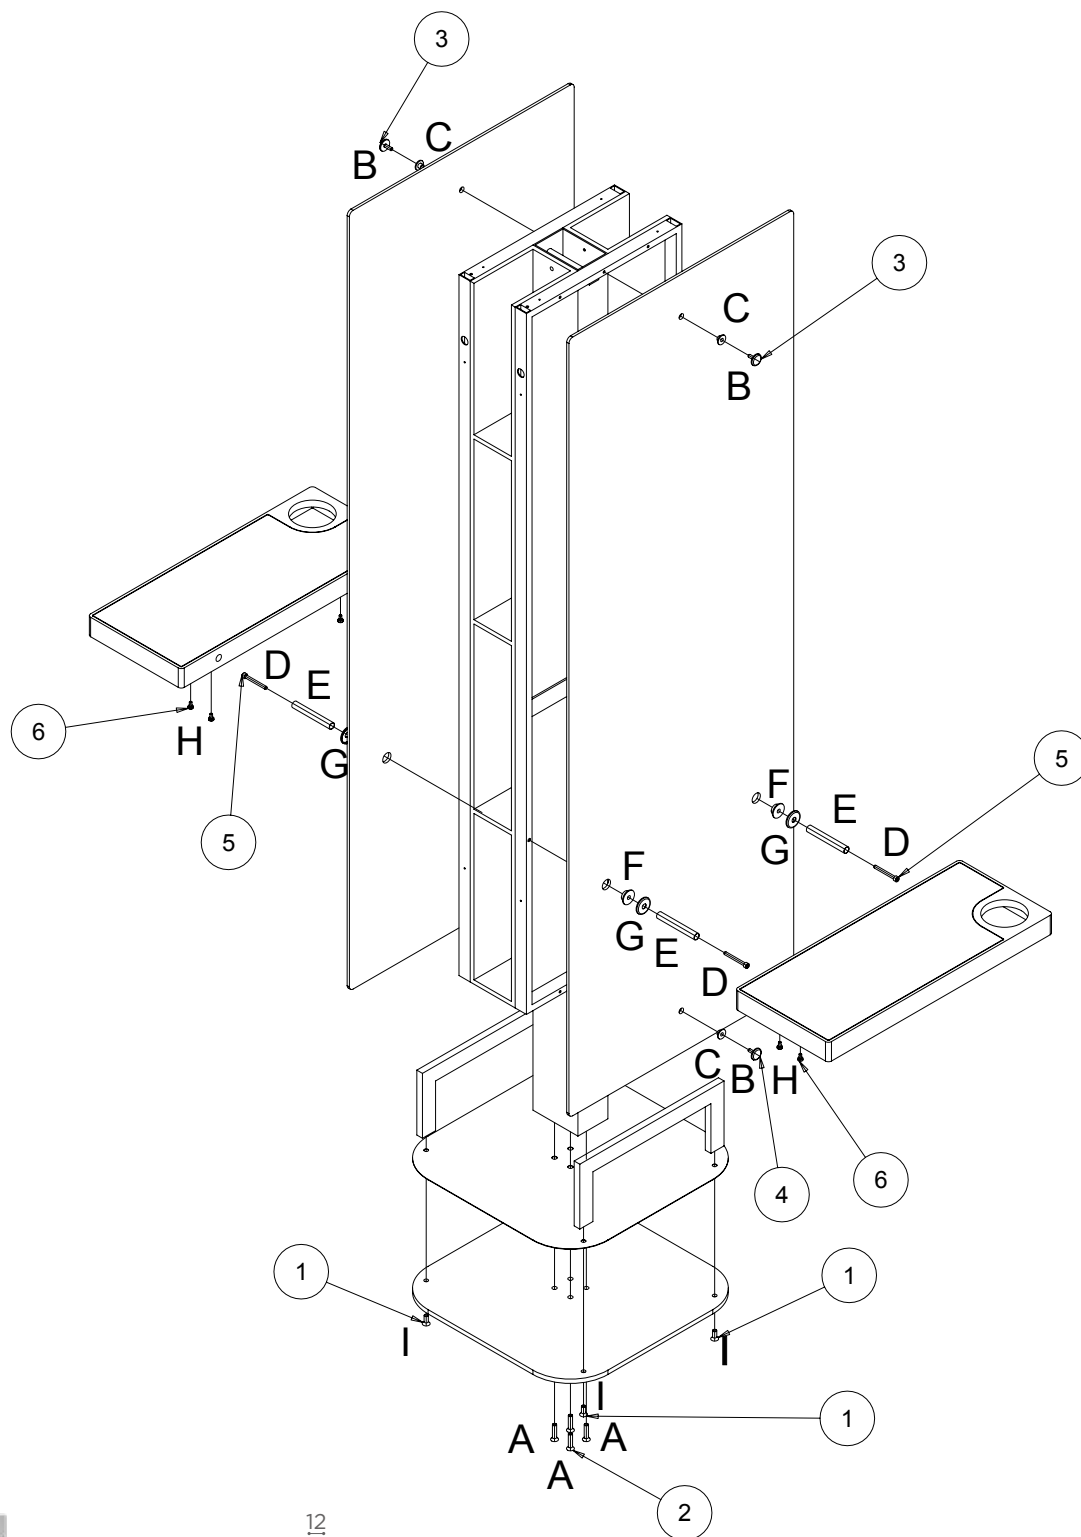

Lunar island

Salon Ambience
100% MADE IN ITALY