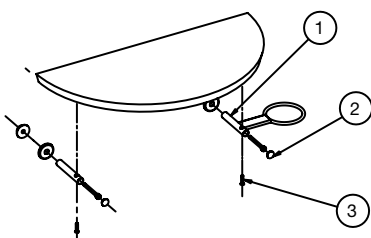

**ROUND
ALUMINIUM -05**

FIJI	MI/030
LYON	MI/050
LYON ISLAND	MI/052
PLATINUM	MI/150
PRECIOUS	MI/320
LUNAR	MI/370
LUNAR ISLAND	MI/372
COSMOS	MI/420
COSMOS ISLAND	MI/422
SPACE	MI/440
TREASURE	MI/450