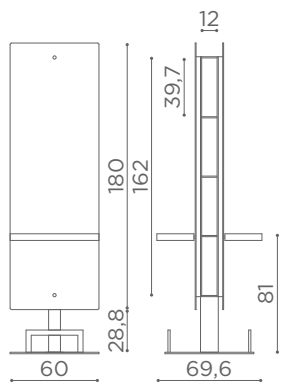

Lunar island

Salon Ambience
100% MADE IN ITALY