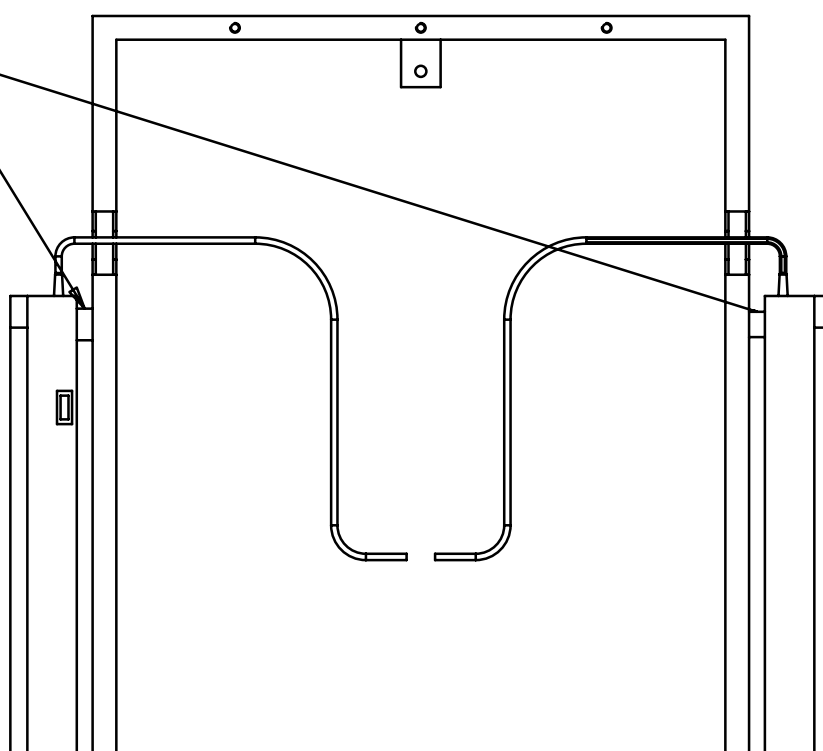

## SCHEMA FISSAGGIO LED ASSEMBLY INSTRUCTIONS, LED LIGHT

**BIADESIVO**

**DOUBLE-SIDED  
TAPE**

**GLASS -01**

FIJI	MI/030
LYON	MI/050
LYON ISLAND	MI/052
PLATINUM	MI/150
PRECIOUS	MI/320
LUNAR	MI/370
LUNAR ISLAND	MI/372
COSMOS	MI/420
COSMOS ISLAND	MI/422
SPACE	MI/440
TREASURE	MI/450