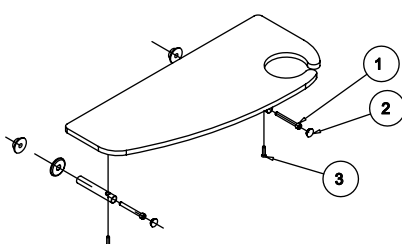

GLASS -02

NEW YORK MI/520-10
NEW YORK ISLAND MI/522-10