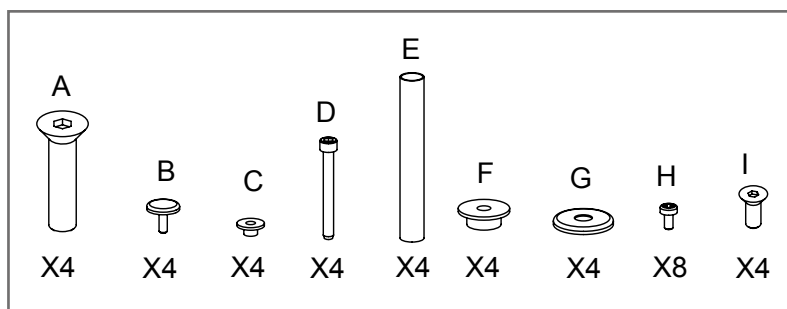

Lunar island

Salon Ambience
100% MADE IN ITALY