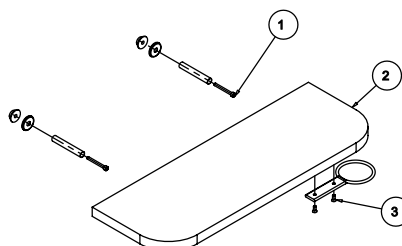

**VINTAGE
WOOD**

NEW YORK MI/510-09
NEW YORK ISLAND MI/512-09