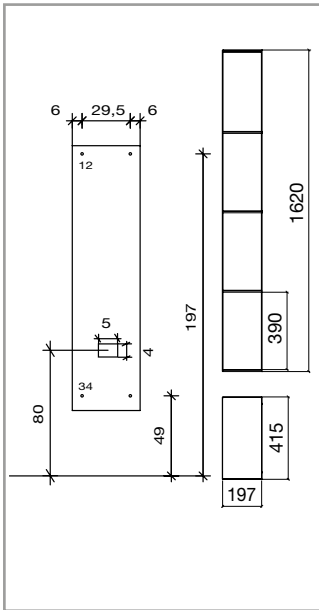

Server

SERVER ST/033

ONLY FOR TITANIUM