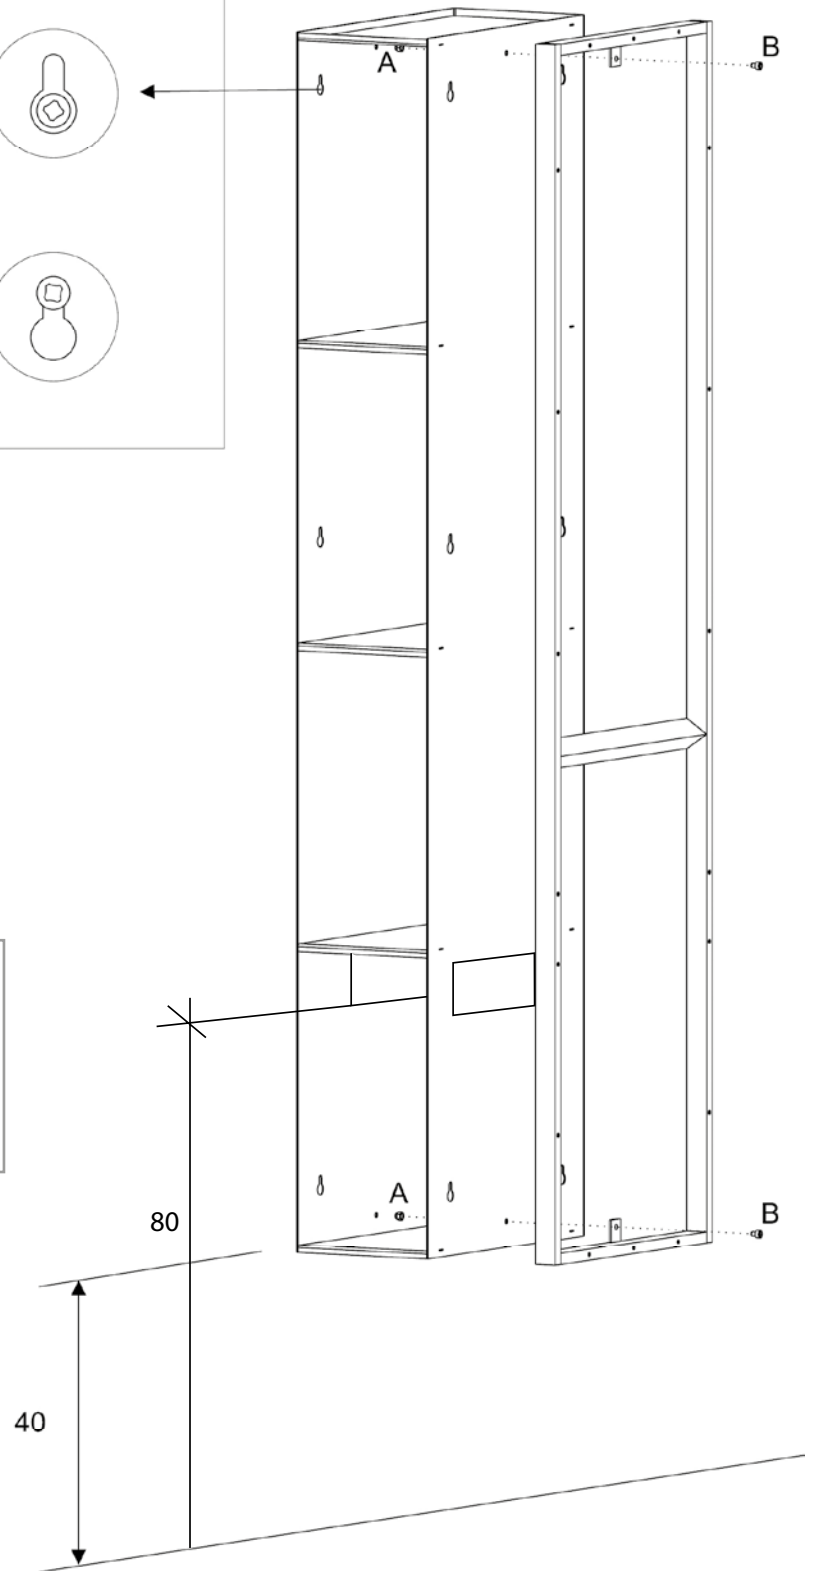

LYON MI/050