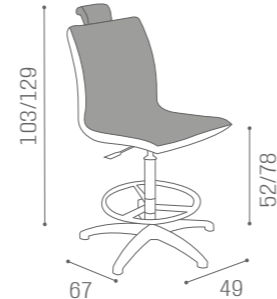

CHAIRS AUDREY

TRACK MB/C42
€499

EXTRACTOR FAN
30W

EXTRACTOR FAN
60W

MB/P8
€499

MB/P9
€629

COLOURS A ○ B ●

MB/MT131
EXTRACTOR FAN
30W
€1.399