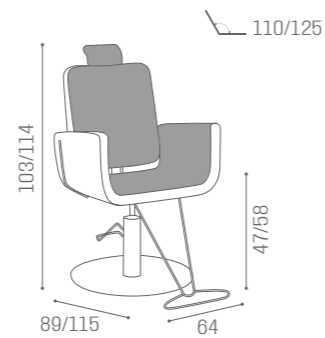

COLOURS A O B ●

IN PHOTO:
VINTAGE BROWN F5