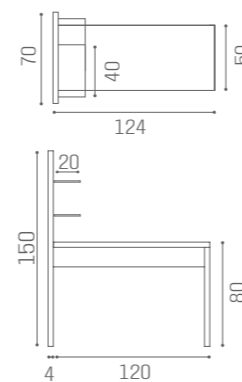

CHAIRS AUDREY

TRACK MB/C42
€499

EXTRACTOR FAN
30W

EXTRACTOR FAN
60W

MB/P8
€499

MB/P9
€629

COLOURS A ○ B ●

MB/MT131
EXTRACTOR FAN
30W
€1.399