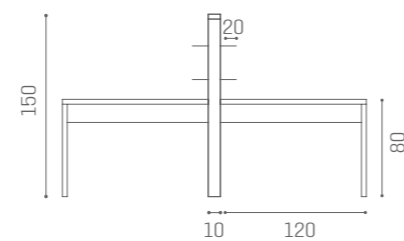

MB/MT132
EXTRACTOR FAN
60W
€1.799

MB/MT130
€999

MB/MT120
€1.379

MB/MT122
€1.999

MB/MT121
EXTRACTOR
FAN 30W
€1.779

MB/MT124
EXTRACTOR
FAN 60W
€2.179

MB/MT123
EXTRACTOR
FAN 30W
€2.799

MB/MT125
EXTRACTOR
FAN 60W
€3.599