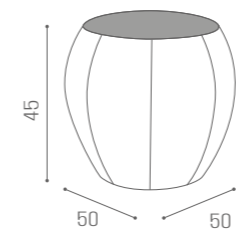

IN PHOTO:
MILK 61
STRAWBERRY MILK K4

IN PHOTO:
A MILK 61
B MARINE L2
SAGE GREEN N6
COGNAC N5

WAITING AREA RUMBA

MB/R20
€199

MB/R21
€339

COLOURS A ○ B ●

COLOURS A ○ B ●

MB/R25
€499