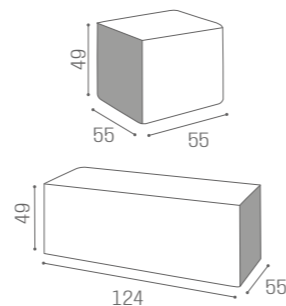

IN PHOTO:
MILK 61
STRAWBERRY MILK K4

IN PHOTO:
A MILK 61
B MARINE L2
SAGE GREEN N6
COGNAC N5

WAITING AREA RUMBA

MB/R20
€199

MB/R21
€339

COLOURS A ○ B ●

COLOURS A ○ B ●

MB/R25
€499