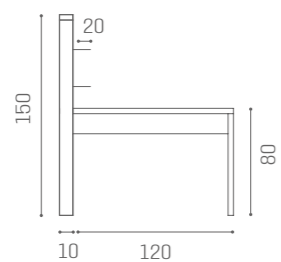

TRACK MB/C42
€499