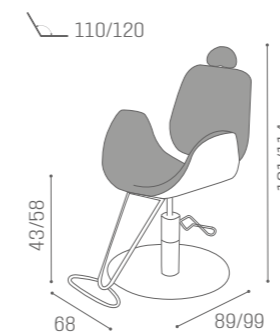

MB/P10
€3.499

MB/P11
€3.499

TREATMENT CHAIRS PODOLUX

IN PHOTO:
B VINTAGE WHITE G3

IN PHOTO:
STRAWBERRY MILK K4

CHAIRS NATALIE

MB/P30
€3.879

COLOURS A O B ●