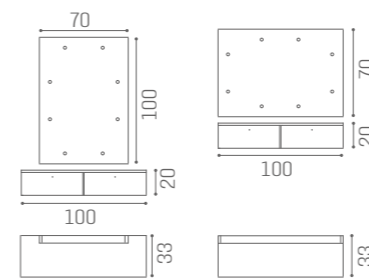

MB/C50
€999

MAKEUP LAS VEGAS

MB/PL52
€1.129

MB/PL80
€1.129

MB/PL53
€749

MB/PL61
€1.249

MB/PL62
€879

WAITING AREA MIAMI