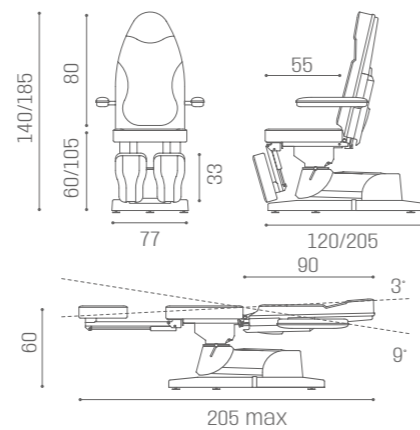

MB/P10
€3.499

MB/P11
€3.499

TREATMENT CHAIRS PODOLUX

IN PHOTO:
B VINTAGE WHITE G3

IN PHOTO:
STRAWBERRY MILK K4

CHAIRS NATALIE

MB/P30
€3.879

COLOURS A O B ●