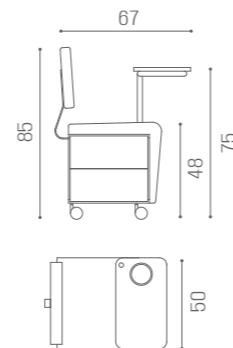

MANICURE WALLIE

IN PHOTO:
CHOCOLATE MILK K3
STRAWBERRY MILK K4
SAGE GREEN N6

MAKEUP LAS VEGAS