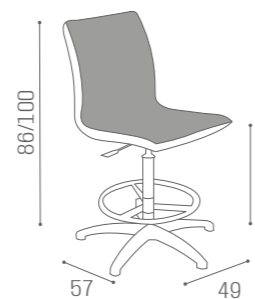

CHAIRS AUDREY

TRACK MB/C42
€499

EXTRACTOR FAN
30W

EXTRACTOR FAN
60W

MB/P8
€499

MB/P9
€629

COLOURS A ○ B ●

MB/MT131
EXTRACTOR FAN
30W
€1.399