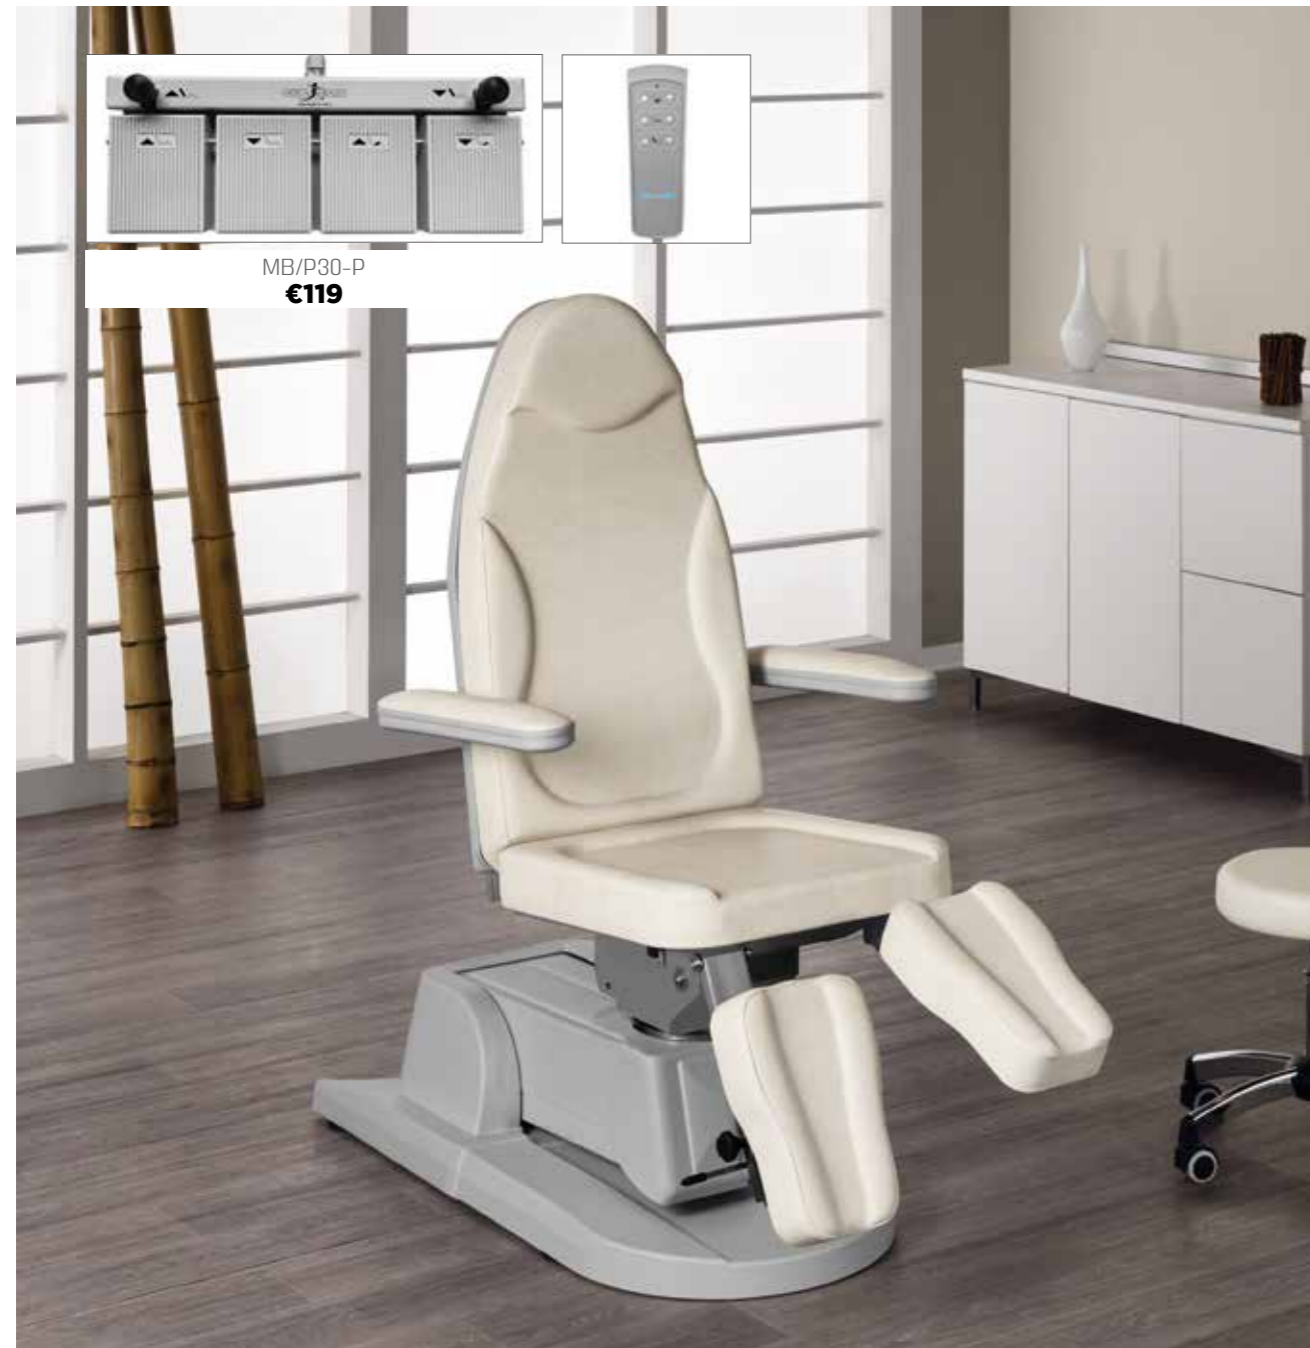

TREATMENT CHAIRS PODOLUX

IN PHOTO:
B VINTAGE WHITE G3

IN PHOTO:
STRAWBERRY MILK K4

CHAIRS NATALIE

MB/P30
€3.879