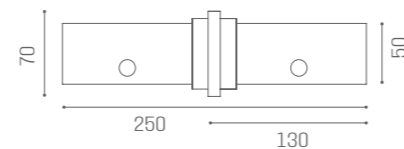

MB/MT132
EXTRACTOR FAN
60W
€1.799

MB/MT130
€999

MB/MT120
€1.379

MB/MT122
€1.999

MB/MT121
EXTRACTOR
FAN 30W
€1.779

MB/MT124
EXTRACTOR
FAN 60W
€2.179

MB/MT123
EXTRACTOR
FAN 30W
€2.799

MB/MT125
EXTRACTOR
FAN 60W
€3.599