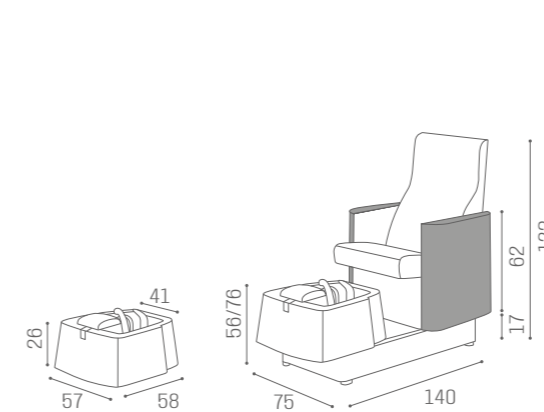

IN PHOTO:
A VINTAGE WHITE G3
B VINTAGE GREY K1

MB/PC160
€2.249

COLOURS A ○ B ●

IN PHOTO:
A CAPPUCCINO 63
B CHAMPAGNE 10

PODO ATLANTIS

MB/A95
€169

COLOURS A ○ B ●

	MASSAGE
MB/PC250 €2.379	MB/PC260 €2.999