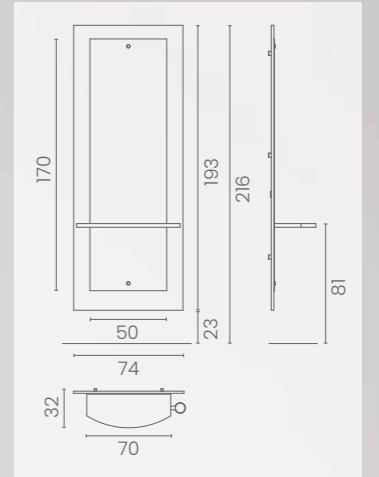

MELODIA

LR/M010-B
€649

DISPONIBILE CON LED
AVAILABLE WITH LED
LR/AC040
€149