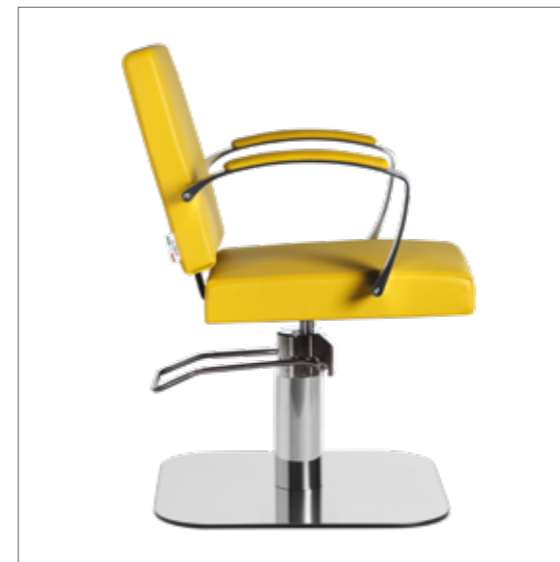

COLORI / COLOURS A ■ B □

DISPONIBILE IN 42 COLORI / AVAILABLE IN 42 COLOURS

DIVA+

COLORI IN FOTO:
COLOURS IN PHOTO:
YELLOW PEARL P7
DARK GREY G6

LR/C854

€689

	POMPA CON FRENO PUMP WITH BRAKE		POMPA CON FRENO E BASE NERA PUMP WITH BRAKE AND BLACK BASE
★	LR/C854 €689	★	LR/C854N €719
R	LR/C854/R €759	RN	LR/C854/RN €789
S	LR/C854/S €759	SN	LR/C854/SN €789