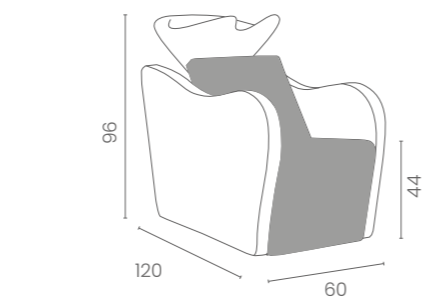

LR/W102/B €1.719
	LR/W102/N €1.859

COLORI / COLOURS A ■ B □
DISPONIBILE IN 42 COLORI / AVAILABLE IN 42 COLOURS

	LR/W092/B €1.719
	LR/W092/N €1.859