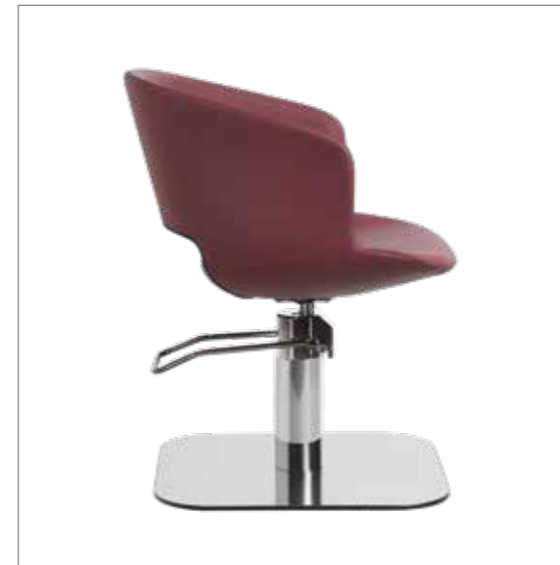

LR/C354

€719

	POMPA CON FRENO PUMP WITH BRAKE
★	LR/C354 €719
R	LR/C354/R €789
S	LR/C354/S €789

	POMPA CON FRENO E BASE NERA PUMP WITH BRAKE AND BLACK BASE
★	LR/C354N €749
RN	LR/C354/RN €819
SN	LR/C354/SN €819