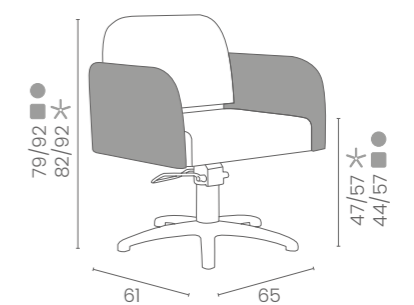

POMPA CON FRENO PUMP WITH BRAKE
★	LR/C304 €569
R	LR/C304/R €639
S	LR/C304/S €639

	POMPA CON FRENO E BASE NERA PUMP WITH BRAKE AND BLACK BASE
★	LR/C304N €599
RN	LR/C304/RN €669
SN	LR/C304/SN €669