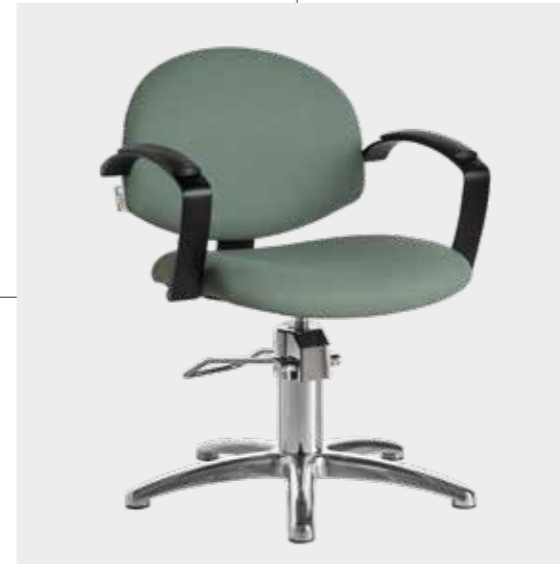

LR/C254
€649