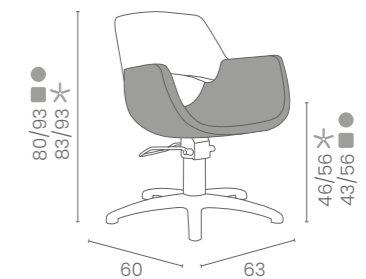

LR/C504
€789

	POMPA CON FRENO PUMP WITH BRAKE
★	LR/C504 €789
R	LR/C504/R €859
S	LR/C504/S €859

	POMPA CON FRENO E BASE NERA PUMP WITH BRAKE AND BLACK BASE
★	LR/C504N €819
RN	LR/C504/RN €889
SN	LR/C504/SN €889