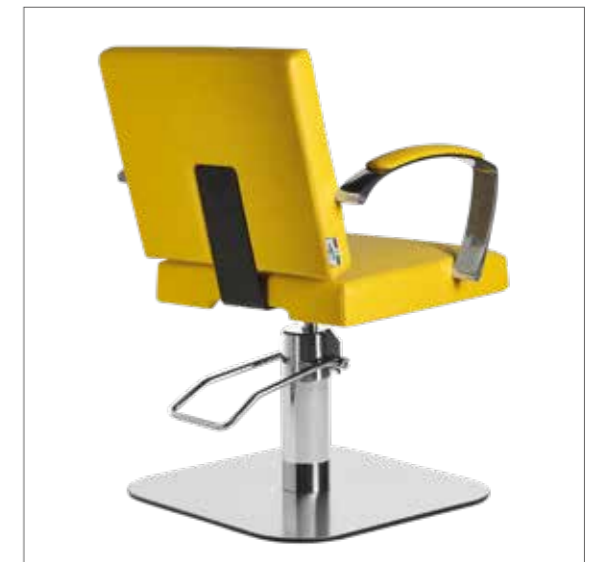

COLORI / COLOURS A ■ B □

DISPONIBILE IN 42 COLORI / AVAILABLE IN 42 COLOURS

DIVA+

COLORI IN FOTO:
COLOURS IN PHOTO:
YELLOW PEARL P7
DARK GREY G6

LR/C854

€689

	POMPA CON FRENO PUMP WITH BRAKE		POMPA CON FRENO E BASE NERA PUMP WITH BRAKE AND BLACK BASE
★	LR/C854 €689	★	LR/C854N €719
R	LR/C854/R €759	RN	LR/C854/RN €789
S	LR/C854/S €759	SN	LR/C854/SN €789