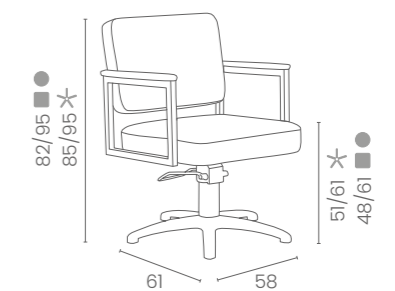

DISPONIBILE IN 42 COLORI / AVAILABLE IN 42 COLOURS