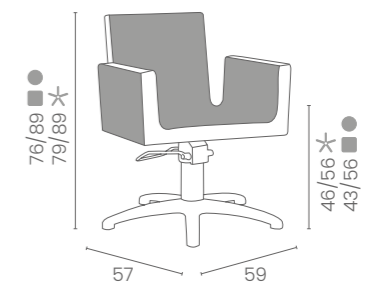

POMPA CON FRENO PUMP WITH BRAKE
★	LR/C404 €789
R	LR/C404/R €859
S	LR/C404/S €859

	POMPA CON FRENO E BASE NERA PUMP WITH BRAKE AND BLACK BASE
★	LR/C404N €819
RN	LR/C404/RN €889
SN	LR/C404/SN €889