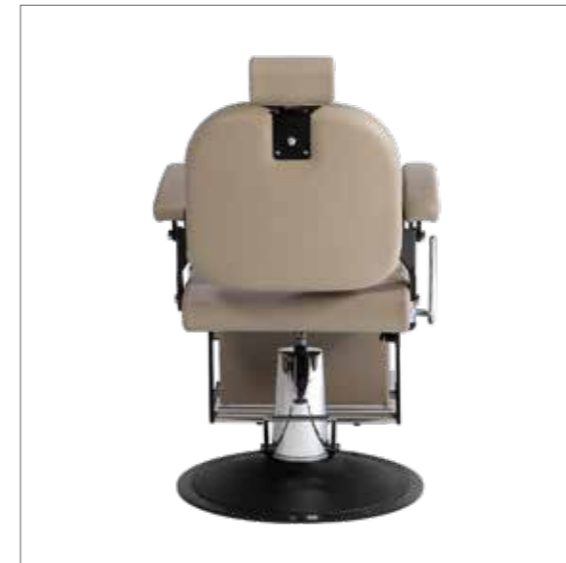

COLORI / COLOURS A ■ B □
 DISPONIBILE IN 42 COLORI / AVAILABLE IN 42 COLOURS

LEVANTE

COLORE IN FOTO:
COLOUR IN PHOTO:
TEA 62

LR/BC750
€2.859

LR/BC755
€3.149

DISPONIBILE IN 42 COLORI / AVAILABLE IN 42 COLOURS