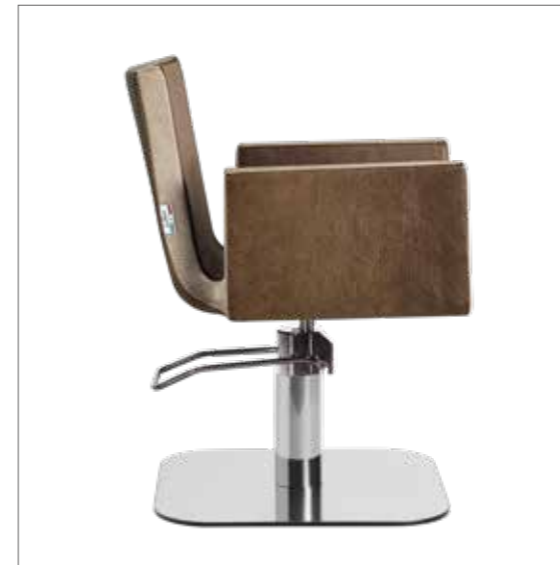

LR/C404
€789