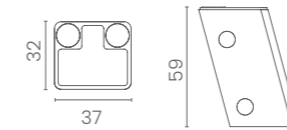

LR/WL005
€289