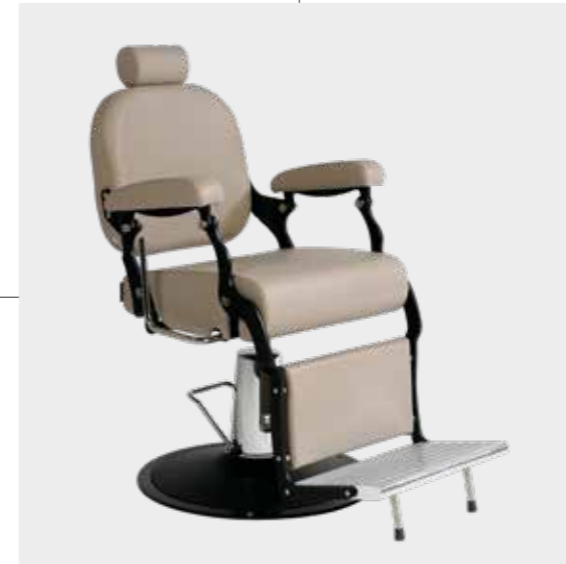

LR/BC750
€2.859