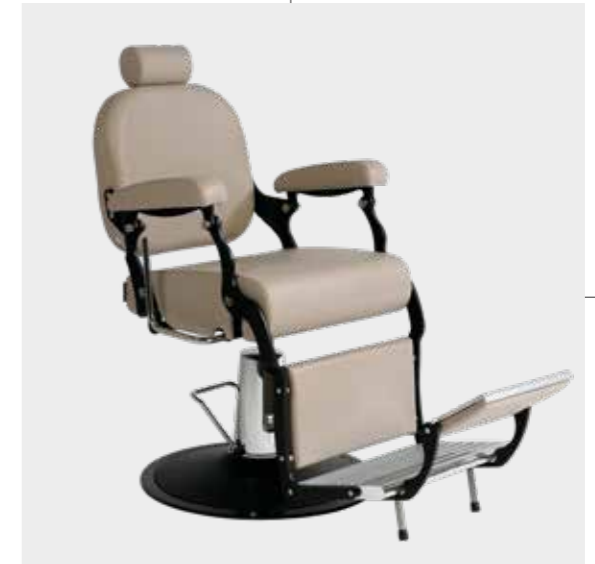

COLORI / COLOURS A ■ B □
 DISPONIBILE IN 42 COLORI / AVAILABLE IN 42 COLOURS

LEVANTE

COLORE IN FOTO:
COLOUR IN PHOTO:
TEA 62

LR/BC750
€2.859

LR/BC755
€3.149

DISPONIBILE IN 42 COLORI / AVAILABLE IN 42 COLOURS