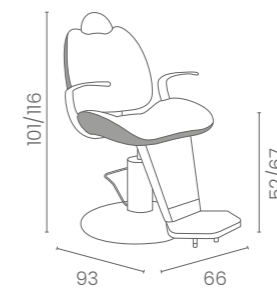

LR/M110
€719

DISPONIBILE CON LED
 AVAILABLE WITH LED
 LR/AC110
€129

RIPIANI DISPONIBILI NEI MATERIALI
 SHELVES AVAILABLE IN THE MATERIALS

LR/BC650
€1.569

FIGARO

COLORI IN FOTO:
 COLOURS IN PHOTO:
 VINTAGE ASH G4
 VINTAGE BLACK G1