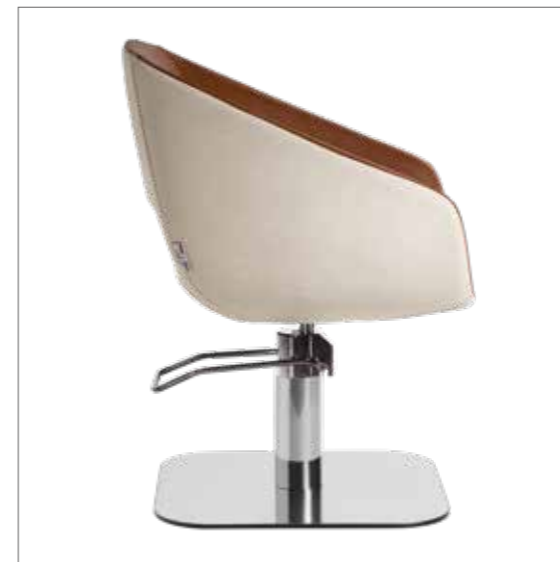

LR/C904
€789