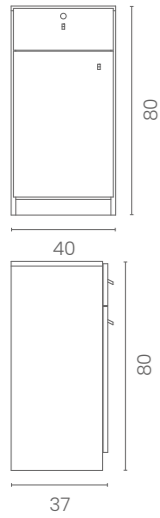

60

55

SCALA

LR/RC020
€569

COLORI IN FOTO:
COLOURS IN PHOTO:
MARINE L2
MILK 61

COLORI / COLOURS A ■ B □
DISPONIBILE IN 42 COLORI / AVAILABLE IN 42 COLOURS

CARPI

LR/MC010
LR/MC015
€429