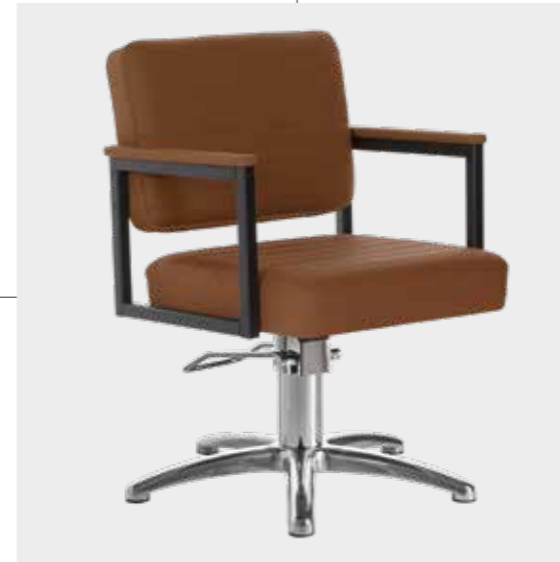

LR/C354

€719

	POMPA CON FRENO PUMP WITH BRAKE
★	LR/C354 €719
R	LR/C354/R €789
S	LR/C354/S €789

	POMPA CON FRENO E BASE NERA PUMP WITH BRAKE AND BLACK BASE
★	LR/C354N €749
RN	LR/C354/RN €819
SN	LR/C354/SN €819

COLORI / COLOURS A ■ B □
DISPONIBILE IN 42 COLORI / AVAILABLE IN 42 COLOURS

ANDREA

COLORI IN FOTO:
COLOURS IN PHOTO:
PEACOCK BLUE N3
COGNAC N5

LR/C154
€719

	POMPA CON FRENO PUMP WITH BRAKE		POMPA CON FRENO E BASE NERA PUMP WITH BRAKE AND BLACK BASE
★	LR/C154 €719	★	LR/C154N €749
R	LR/C154/R €789	RN	LR/C154/RN €819
S	LR/C154/S €789	SN	LR/C154/SN €819