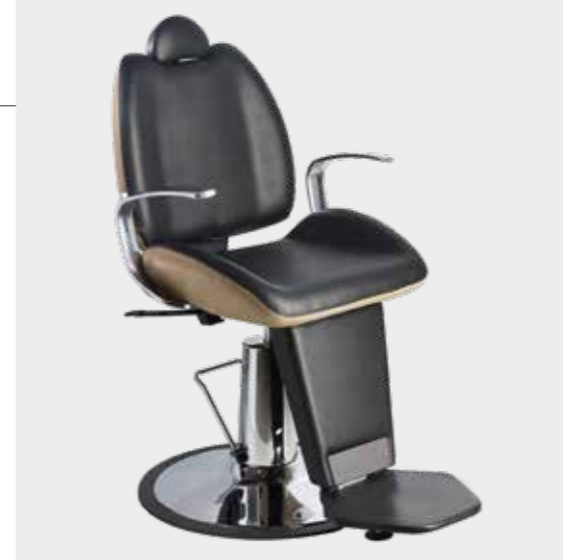

LR/M110
€719

DISPONIBILE CON LED
 AVAILABLE WITH LED
 LR/AC110
€129

RIPIANI DISPONIBILI NEI MATERIALI
 SHELVES AVAILABLE IN THE MATERIALS

LR/BC650
€1.569

FIGARO

COLORI IN FOTO:
 COLOURS IN PHOTO:
 VINTAGE ASH G4
 VINTAGE BLACK G1