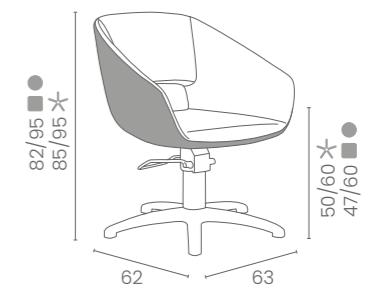

POMPA CON FRENO PUMP WITH BRAKE
★	LR/C904 €789
R	LR/C904/R €859
S	LR/C904/S €859

	POMPA CON FRENO E BASE NERA PUMP WITH BRAKE AND BLACK BASE
★	LR/C904N €819
RN	LR/C904/RN €889
SN	LR/C904/SN €889