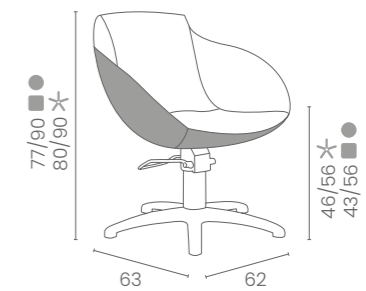

POMPA CON FRENO PUMP WITH BRAKE
★	LR/C704 €789
R	LR/C704/R €859
S	LR/C704/S €859

	POMPA CON FRENO E BASE NERA PUMP WITH BRAKE AND BLACK BASE
★	LR/C704N €819
RN	LR/C704/RN €889
SN	LR/C704/SN €889