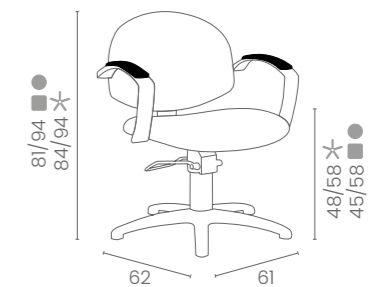

POMPA CON FRENO PUMP WITH BRAKE
★	LR/C254 €649
R	LR/C254/R €719
S	LR/C254/S €719

	POMPA CON FRENO E BASE NERA PUMP WITH BRAKE AND BLACK BASE
★	LR/C254N €679
RN	LR/C254/RN €749
SN	LR/C254/SN €749