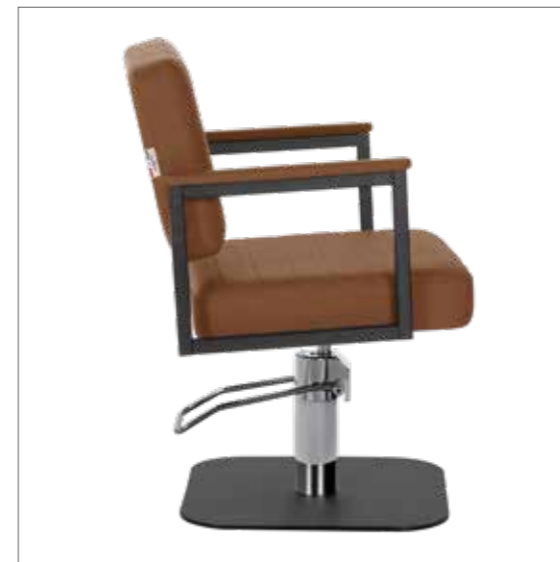

LR/C354

€719

	POMPA CON FRENO PUMP WITH BRAKE
★	LR/C354 €719
R	LR/C354/R €789
S	LR/C354/S €789

	POMPA CON FRENO E BASE NERA PUMP WITH BRAKE AND BLACK BASE
★	LR/C354N €749
RN	LR/C354/RN €819
SN	LR/C354/SN €819

COLORI / COLOURS A ■ B □
DISPONIBILE IN 42 COLORI / AVAILABLE IN 42 COLOURS

ANDREA

COLORI IN FOTO:
COLOURS IN PHOTO:
PEACOCK BLUE N3
COGNAC N5

LR/C154
€719

	POMPA CON FRENO PUMP WITH BRAKE		POMPA CON FRENO E BASE NERA PUMP WITH BRAKE AND BLACK BASE
★	LR/C154 €719	★	LR/C154N €749
R	LR/C154/R €789	RN	LR/C154/RN €819
S	LR/C154/S €789	SN	LR/C154/SN €819