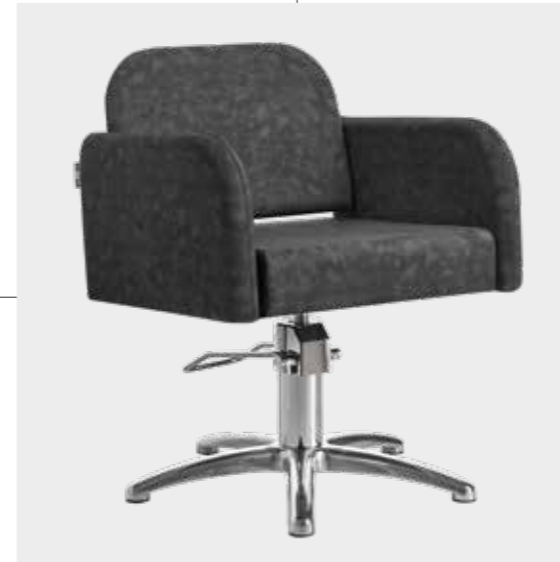

COLORI / COLOURS A ■ B □
DISPONIBILE IN 42 COLORI / AVAILABLE IN 42 COLOURS

OPERA

COLORI IN FOTO:
COLOURS IN PHOTO:
BEIGE PEARL P4
BLACK PEARL P1

LR/C304

€569

	POMPA CON FRENO PUMP WITH BRAKE
★	LR/C304 €569
R	LR/C304/R €639
S	LR/C304/S €639