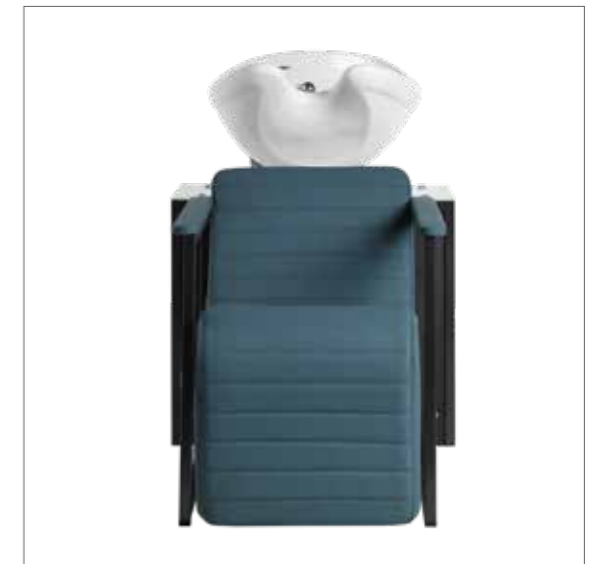

LR/W081/B €2.719	LR/W082/B €2.499
	LR/W081/N €2.859	LR/W082/N €2.639