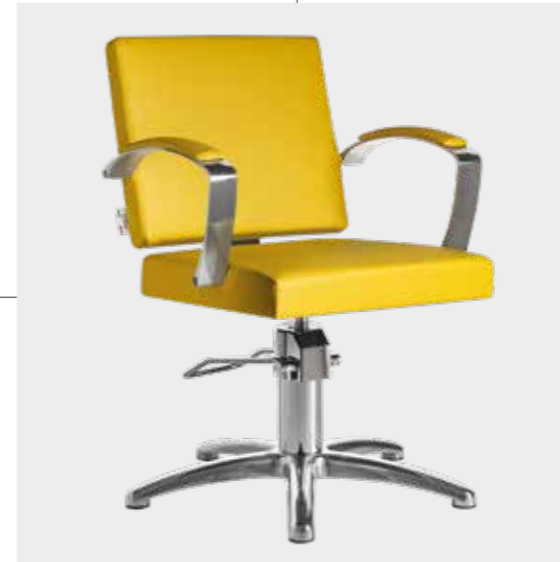

COLORI / COLOURS A ■ B □

DISPONIBILE IN 42 COLORI / AVAILABLE IN 42 COLOURS

DIVA+

COLORI IN FOTO:
COLOURS IN PHOTO:
YELLOW PEARL P7
DARK GREY G6

LR/C854

€689

	POMPA CON FRENO PUMP WITH BRAKE		POMPA CON FRENO E BASE NERA PUMP WITH BRAKE AND BLACK BASE
★	LR/C854 €689	★	LR/C854N €719
R	LR/C854/R €759	RN	LR/C854/RN €789
S	LR/C854/S €759	SN	LR/C854/SN €789