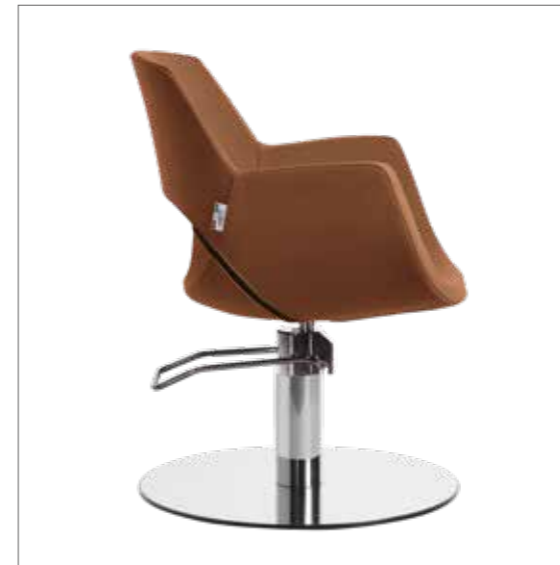

LR/C504
€789