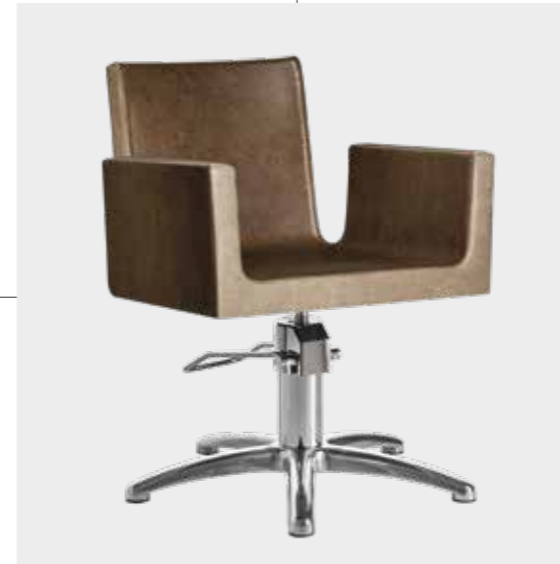

LR/C404
€789