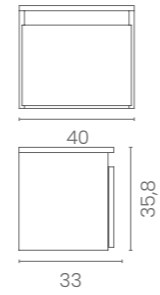

CARPI

LR/MC010
LR/MC015
€429

TENGO

LR/MC020
LR/MC030
€259

LR/MC020

LR/FR010
€149

OTELLO+
LR/S015
€319

H: 64 / 84

ROMEO+
LR/S025
€249

H: 64 / 84

OTELLO
LR/S010
€219

H: 64 / 84

ROMEO
LR/S020
€149

H: 64 / 84

COLORI IN FOTO / COLOURS IN PHOTO: RED PEARL P8 - VINTAGE ASH G4

PICCOLO
LR/S030
€649

COLORI IN FOTO:
COLOURS IN PHOTO:
MILK 61
YELLOW PEARL P7

COLORI / COLOURS A ■ B □
DISPONIBILE IN 42 COLORI
AVAILABLE IN 42 COLOURS