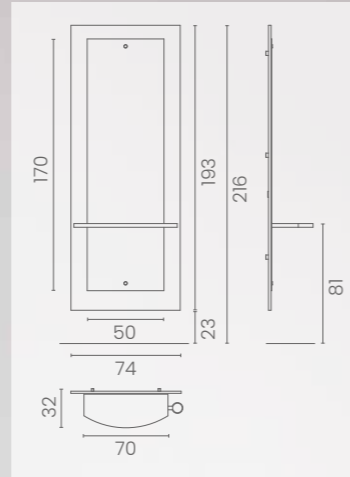

MELODIA

LR/M050-D
€649