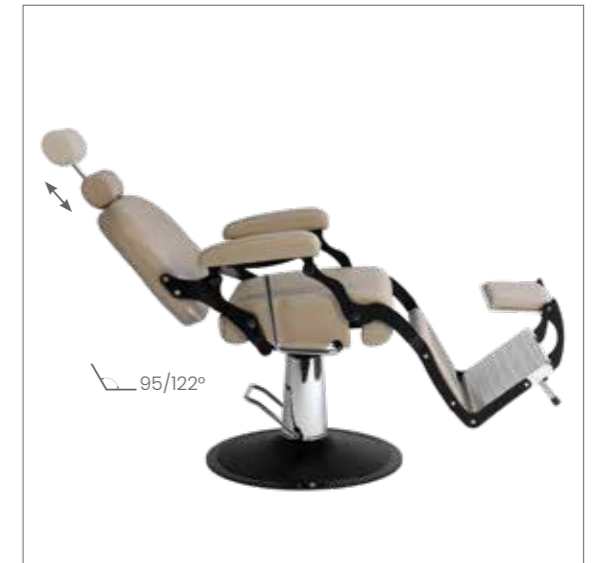

COLORI / COLOURS A ■ B □
 DISPONIBILE IN 42 COLORI / AVAILABLE IN 42 COLOURS

LEVANTE

COLORE IN FOTO:
COLOUR IN PHOTO:
TEA 62

LR/BC750
€2.859

LR/BC755
€3.149

DISPONIBILE IN 42 COLORI / AVAILABLE IN 42 COLOURS