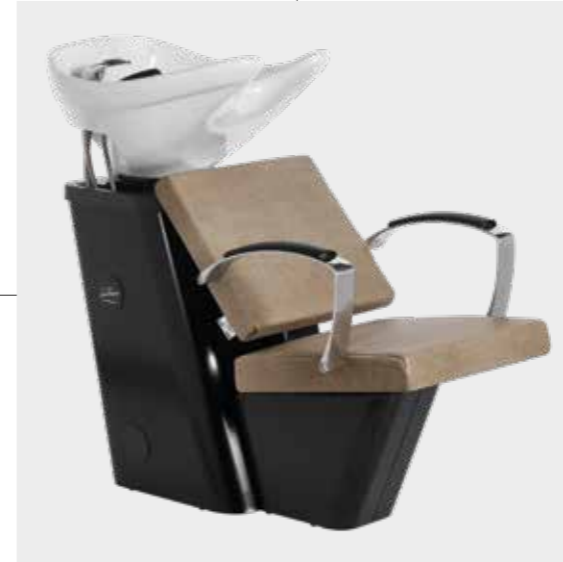

LR/WL005
€289

LR/WL010
€59

	LR/W030/B €1.429
	LR/W030/N €1.569

COLORI / COLOURS A ■ B □
DISPONIBILE IN 42 COLORI / AVAILABLE IN 42 COLOURS