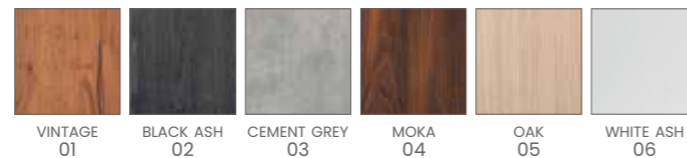

COLORI / COLOURS A ■ B □
DISPONIBILE IN 42 COLORI / AVAILABLE IN 42 COLOURS

OPERA

COLORI IN FOTO:
COLOURS IN PHOTO:
BEIGE PEARL P4
BLACK PEARL P1

LR/C304

€569

	POMPA CON FRENO PUMP WITH BRAKE
★	LR/C304 €569
R	LR/C304/R €639
S	LR/C304/S €639

DISPONIBILE CON LED
 AVAILABLE WITH LED
 LR/AC040
€149

ENEZIA

LR/M080-D
€719

DISPONIBILE CON LED
AVAILABLE WITH LED
LR/AC040
€149

ENEZIA

LR/M070-B
€719

DISPONIBILE CON LED
AVAILABLE WITH LED
LR/AC040
€149

GIOVE

LR/M110
€719

DISPONIBILE CON LED
 AVAILABLE WITH LED
 LR/AC110
€129

RIPIANI DISPONIBILI NEI MATERIALI
 SHELVES AVAILABLE IN THE MATERIALS

LR/BC650
€1.569

FIGARO

COLORI IN FOTO:
 COLOURS IN PHOTO:
 VINTAGE ASH G4
 VINTAGE BLACK G1

COLORI / COLOURS A ■ B □
 DISPONIBILE IN 42 COLORI / AVAILABLE IN 42 COLOURS

LEVANTE

COLORE IN FOTO:
COLOUR IN PHOTO:
TEA 62

LR/BC750
€2.859

LR/BC755
€3.149

DISPONIBILE IN 42 COLORI / AVAILABLE IN 42 COLOURS