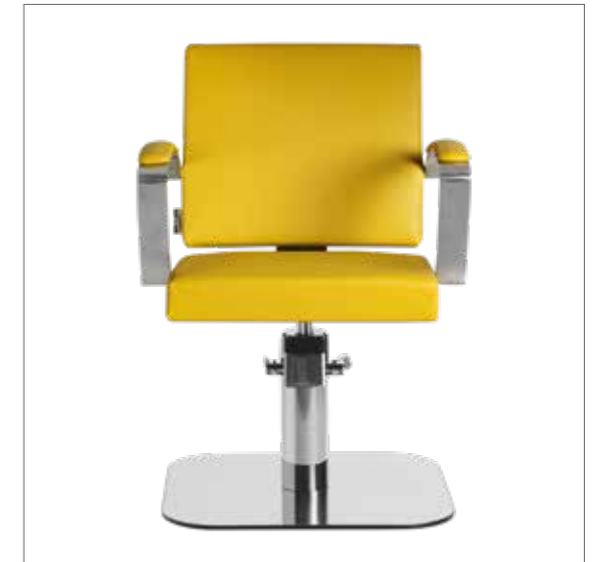

COLORI / COLOURS A ■ B □

DISPONIBILE IN 42 COLORI / AVAILABLE IN 42 COLOURS

DIVA+

COLORI IN FOTO:
COLOURS IN PHOTO:
YELLOW PEARL P7
DARK GREY G6

LR/C854

€689

	POMPA CON FRENO PUMP WITH BRAKE		POMPA CON FRENO E BASE NERA PUMP WITH BRAKE AND BLACK BASE
★	LR/C854 €689	★	LR/C854N €719
R	LR/C854/R €759	RN	LR/C854/RN €789
S	LR/C854/S €759	SN	LR/C854/SN €789