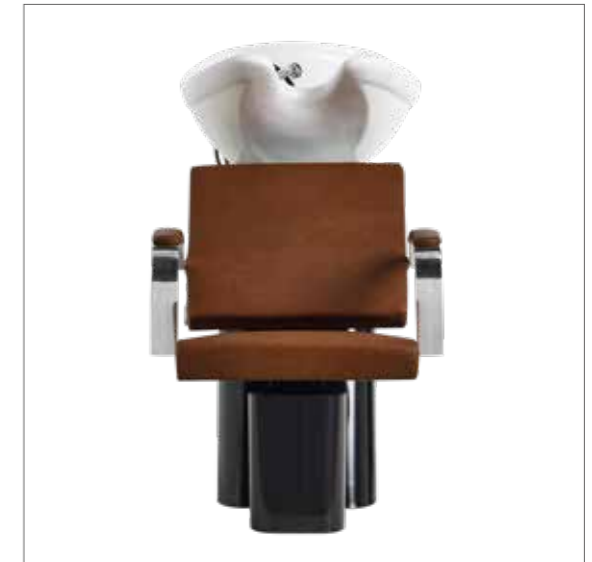

LR/WL005

€289

LR/WL010

€59

	LR/W035/B €1.469
	LR/W035/N €1.609

COLORI / COLOURS A ■ B □

DISPONIBILE IN 42 COLORI / AVAILABLE IN 42 COLOURS