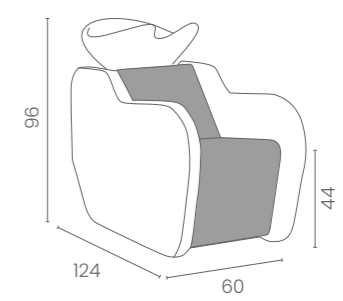

€1.719

COLORE IN FOTO:
COLOUR IN PHOTO:
SAGE GREEN N6

	LR/W102/B €1.719
	LR/W102/N €1.859

COLORI / COLOURS A ■ B □
DISPONIBILE IN 42 COLORI / AVAILABLE IN 42 COLOURS

	LR/W092/B €1.719
	LR/W092/N €1.859

COLORI / COLOURS A ■ B □
DISPONIBILE IN 42 COLORI / AVAILABLE IN 42 COLOURS