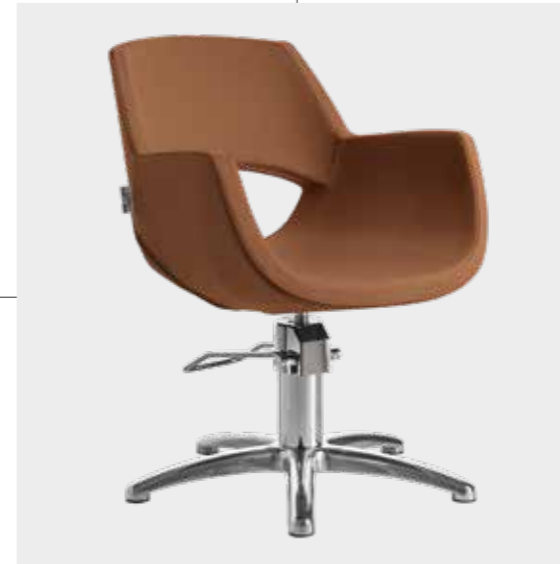

LR/C504
€789