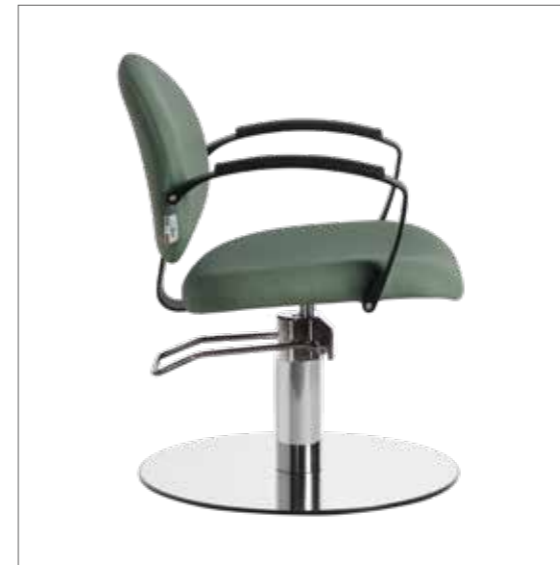

LR/C254
€649