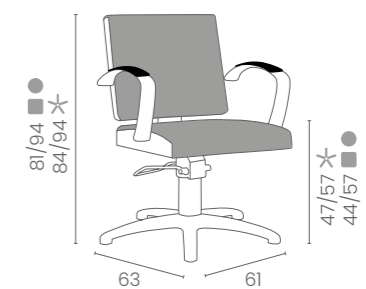

LR/C804

€649

	POMPA CON FRENO PUMP WITH BRAKE
✳	LR/C804 €649
R	LR/C804/R €719
S	LR/C804/S €719

	POMPA CON FRENO E BASE NERA PUMP WITH BRAKE AND BLACK BASE
✳	LR/C804N €679
RN	LR/C804/RN €749
SN	LR/C804/SN €749