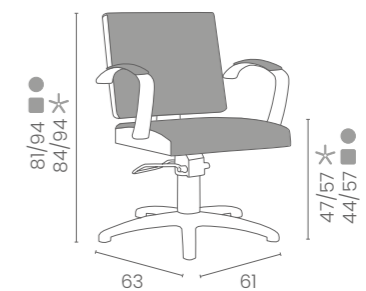

COLORI / COLOURS A ■ B □

DISPONIBILE IN 42 COLORI / AVAILABLE IN 42 COLOURS