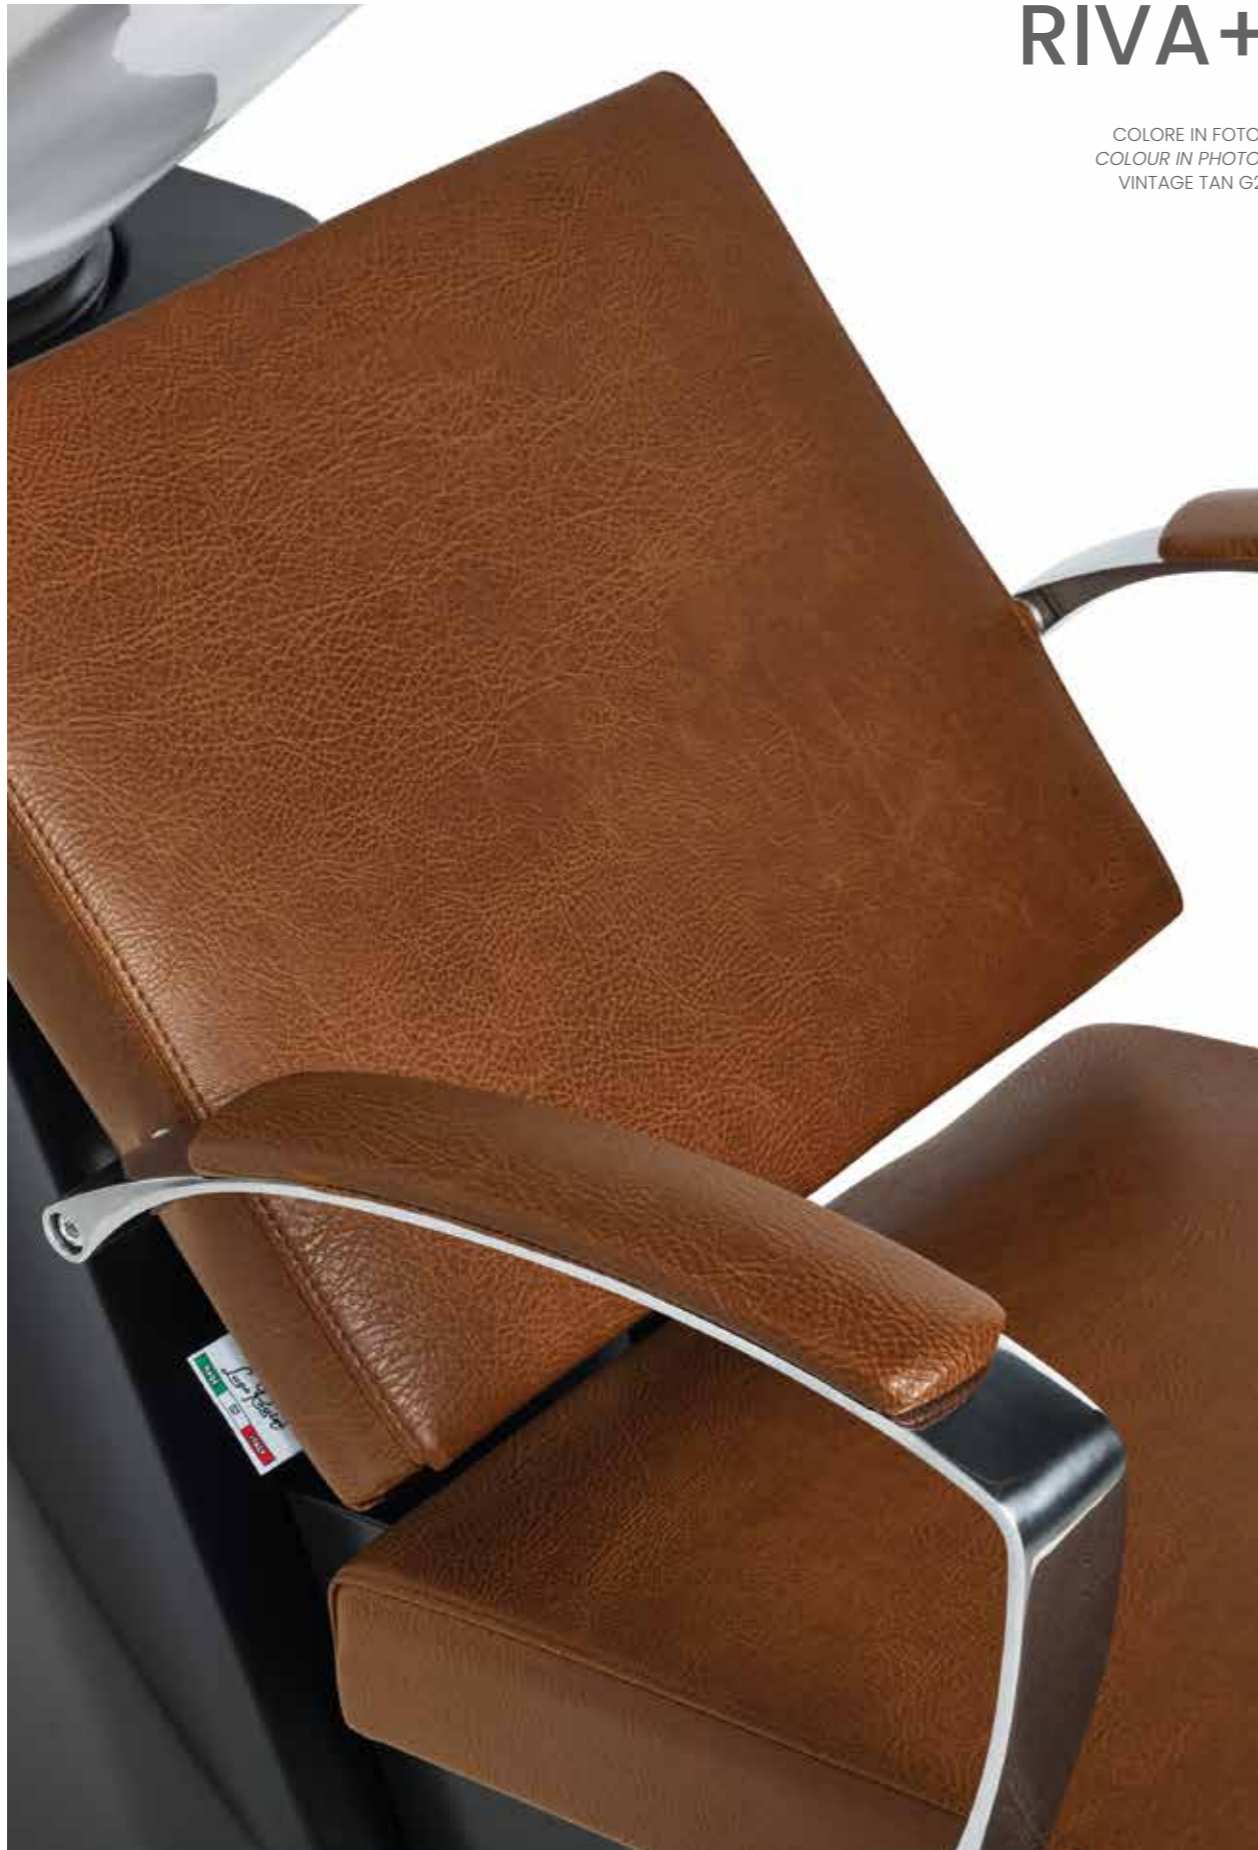

RIVA

COLORE IN FOTO:
COLOUR IN PHOTO:
VINTAGE ASH G4

LR/W030/B
€1.429

LR/WL005
€289

LR/WL010
€59

	LR/W030/B €1.429
	LR/W030/N €1.569

COLORI / COLOURS A ■ B □
DISPONIBILE IN 42 COLORI / AVAILABLE IN 42 COLOURS