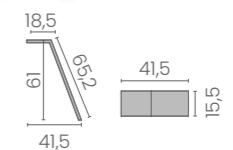

LR/WL010

€59

	LR/W035/B €1.469
	LR/W035/N €1.609