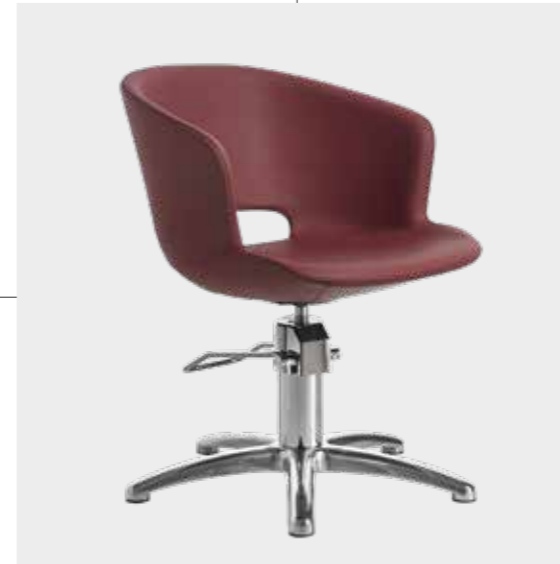

LR/C354

€719

	POMPA CON FRENO PUMP WITH BRAKE
★	LR/C354 €719
R	LR/C354/R €789
S	LR/C354/S €789

	POMPA CON FRENO E BASE NERA PUMP WITH BRAKE AND BLACK BASE
★	LR/C354N €749
RN	LR/C354/RN €819
SN	LR/C354/SN €819