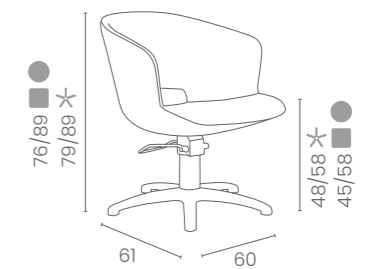

LR/C354

€719

	POMPA CON FRENO PUMP WITH BRAKE
★	LR/C354 €719
R	LR/C354/R €789
S	LR/C354/S €789

	POMPA CON FRENO E BASE NERA PUMP WITH BRAKE AND BLACK BASE
★	LR/C354N €749
RN	LR/C354/RN €819
SN	LR/C354/SN €819