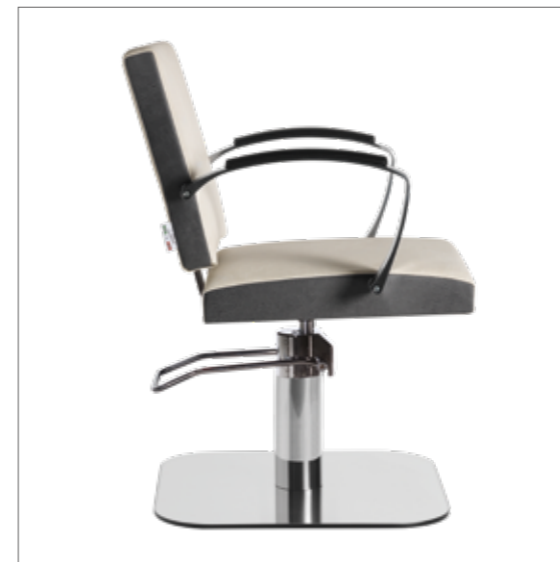

LR/C804

€649