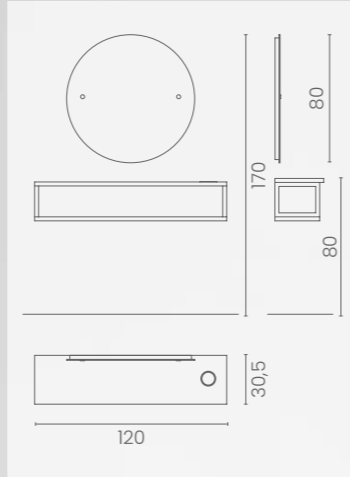

GIOVE

LR/M110
€719

DISPONIBILE CON LED
AVAILABLE WITH LED
LR/AC110
€129

RIPIANI DISPONIBILI NEI MATERIALI
SHELVES AVAILABLE IN THE MATERIALS