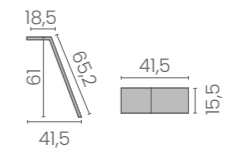

LR/WL010
€59

	LR/W030/B €1.429
	LR/W030/N €1.569